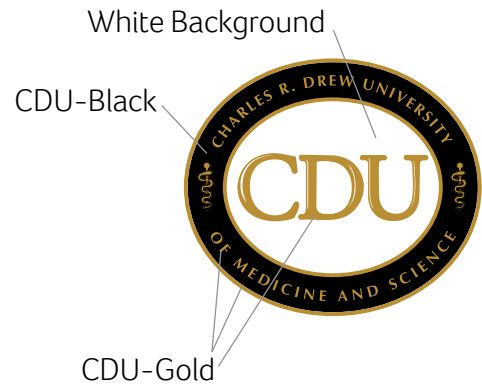

Colors

CDU has a primary color palette, which consists of the main colors in our logo, and a secondary color palette, consisting of colors complementing and contrasting with our primary colors.

Use only the colors specified and in the manner specified in this Visual Identity Guide for all print, digital and outdoor applications.

The inner oval must always “knock-out” to white and never show any background colors.

CDU Primary Color Palette

CDU-Black

SWATCH	PANTONE	PROCESS	RGB	HEX COLOR
	PMS - Black	C 0 M 0 Y 0 K 100	R 0 G 0 B 0	#000000

CDU-Dark Gold

SWATCH	PANTONE	PROCESS	RGB	HEX COLOR
	PMS -7756	C 45 M 47 Y 87 K 22	R 127 G 109 B 28	#7F6D3A

CDU-Cream

SWATCH	PANTONE	PROCESS	RGB	HEX COLOR
	PMS -1215	C 0 M 14 Y 64 K 0	R 255 G 217 B 118	#FFD976

CDU-Orange

SWATCH	PANTONE	PROCESS	RGB	HEX COLOR
	PMS -1505	Always print as fifth color	R 255 G 108 B 0	#FF6C00

CDU-Pale Yellow

SWATCH	PANTONE	PROCESS	RGB	HEX COLOR
	PMS -100	C 0 M 0 Y 70 K 0	R 255 G 245 B 109	#FFF56D