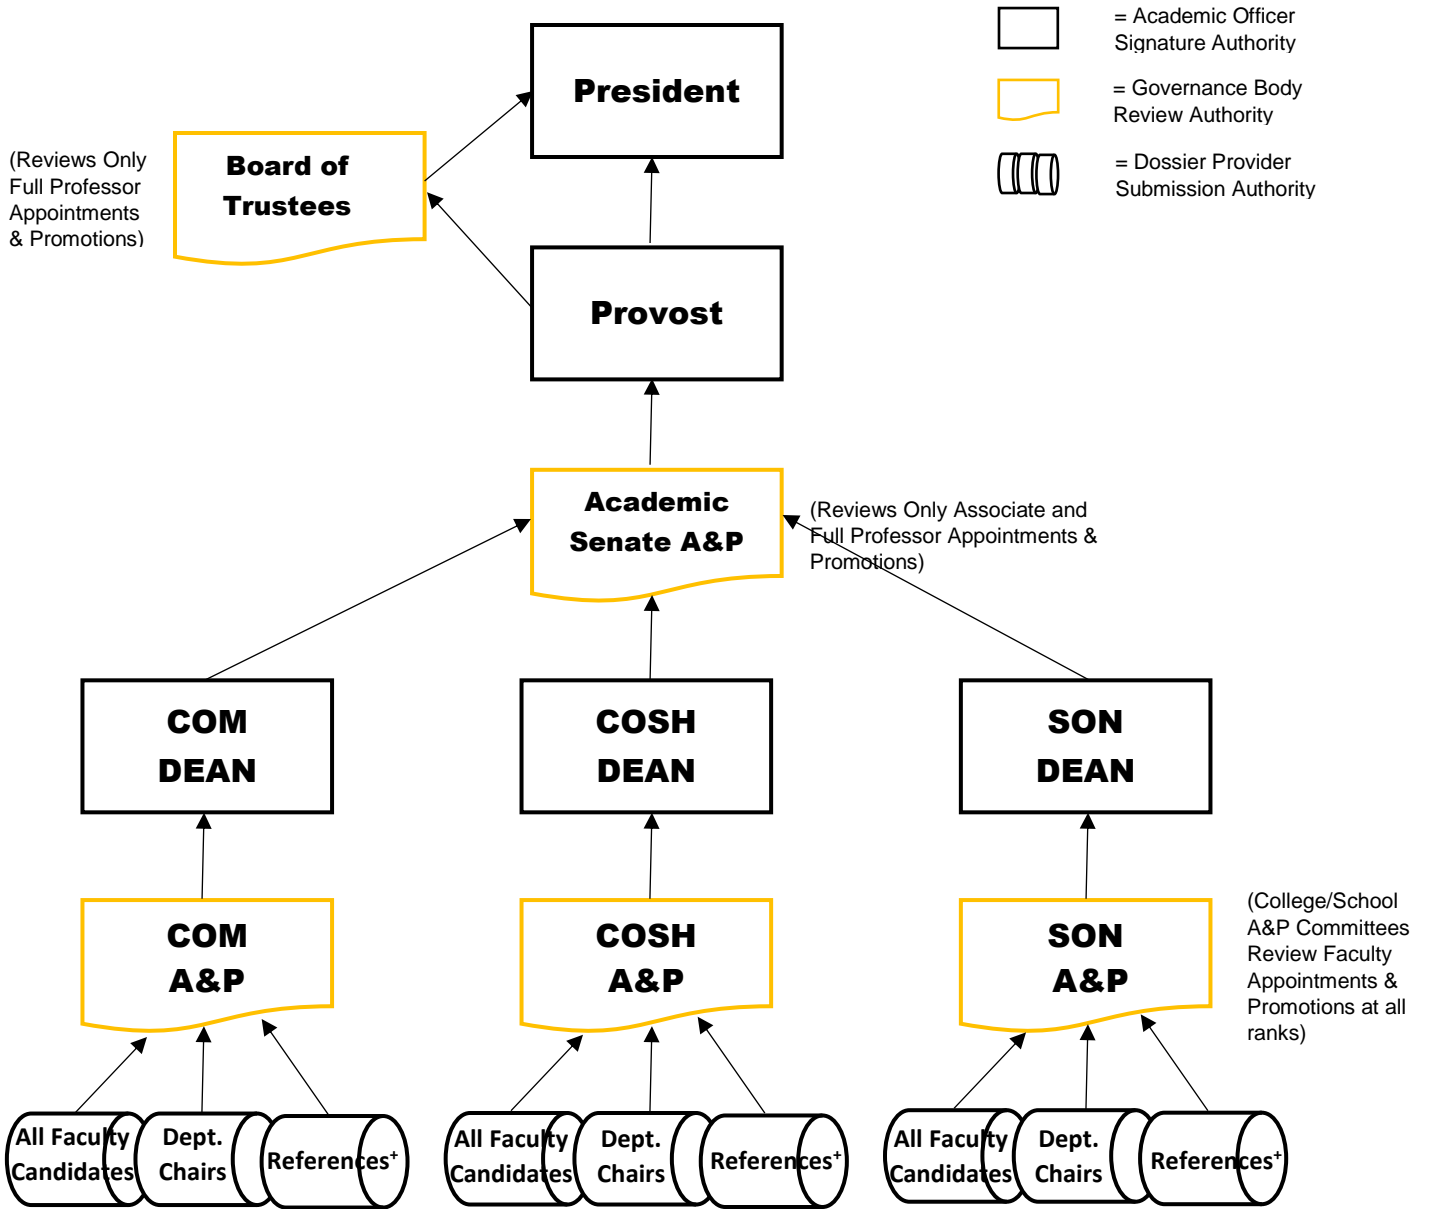

CDU Appointments and Promotions (A&P) Decision Making Process

+ References write and send letters evaluating faculty candidates at the request of school/college Department Chair/Program Director